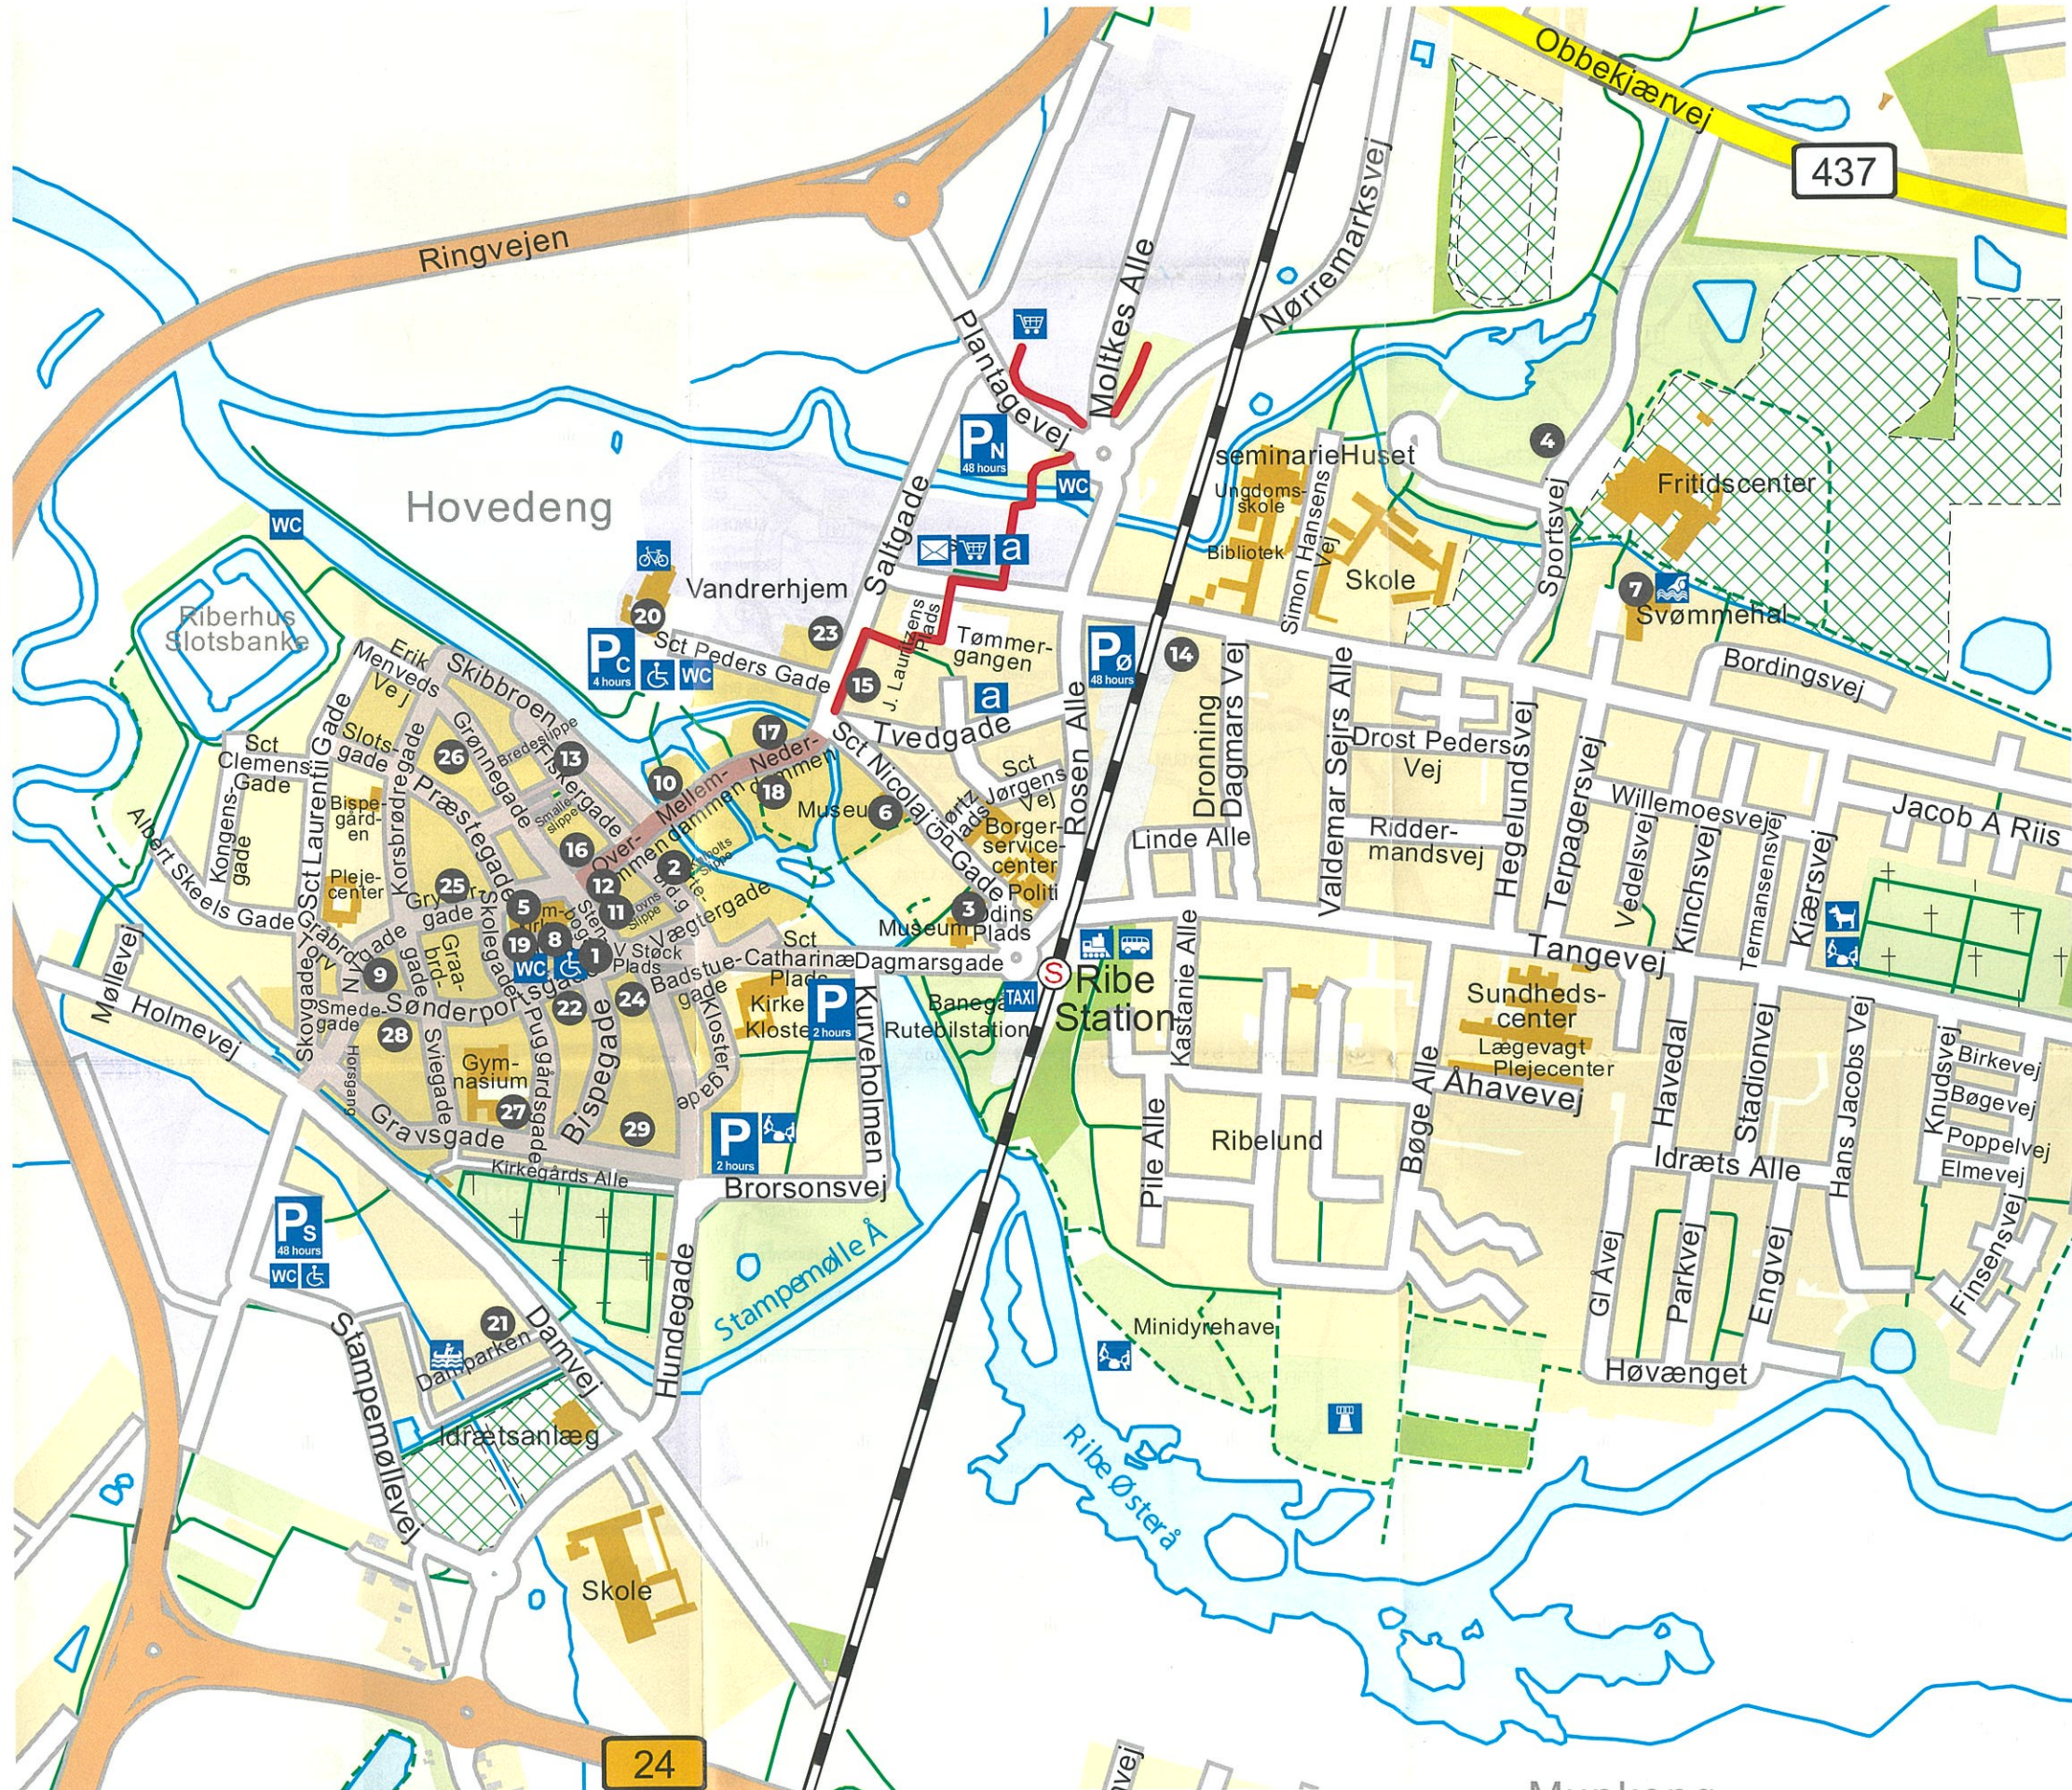

7 RIBE SVØMMEBAD
Seminarievej 25, Ribe
T +45 75 16 85 35
W ribefritidscenter.dk

**SMAGSOPLEVELSER
TASTE EXPERIENCES
GESCHMACKSERLEBNISSE**

**8 DEN GAMLE ARREST
- BY SKOVMOSE**
Torvet 11, Ribe
T +45 75 42 37 00
W dengamlearrest.dk

9 HOTEL RIBE
Sønderportsgade 22, Ribe
T +45 75 42 04 66
W hotelribe.dk

**10 KOLVIG
- BY SKOVMOSE**
Mellemdammen 13, Ribe
T +45 41 82 37 27
W kolvig.dk

**11 PORSBORGS
GASTRO BAR**
Torvet 3, Ribe
T +45 71 74 78 84
W porsborgs.dk

12 RESTAURANT DAGMAR
Torvet 1, Ribe
T +45 75 42 00 33
W hoteldagmar.dk

**13 RESTAURANT
SÆLHUNDEN**
Skibbroen 13, Ribe
T +45 75 42 09 46
W saelhunden.dk

**12 RESTAURANT
VÆGTERKÆLDEREN**
Torvet 1, Ribe
T +45 75 42 00 33
W hoteldagmar.dk

14 RIBE BRYGHUS
Seminarievej 16B, Ribe
T +45 40 43 17 12
W ribebryghus.dk

**15 TEMPER
CHOKOLADE CAFE**
Saltgade 2, Ribe
T +45 42 30 56 58
W temperchokolade.com

16 WEIS STUE
Torvet 2, DK-6760 Ribe
T +45 75 42 07 00
W weis-stue.dk

**INDKØB
SHOPPING
EINKAUFEN**

17 ARTIZAN
Nederdammen 35, Ribe
T +45 75 42 42 83
W artizan.dk

18 HORNVAREFABRIKKEN
Nederdammen 28, Ribe
T +45 61 44 14 70
W hornvarefabrikken.dk

19 RIBE GLAS OG GALLERI
Torvet 17, Ribe
T +45 51 34 28 55
W ribeglas.dk

**OVERNATNING
ACCOMMODATION
UNTERKUNFT**

20 DANHOSTEL RIBE
Sct. Peders Gade 16, Ribe
T +45 75 42 06 20
W danhostel-ribe.dk

**8 DEN GAMLE ARREST
- BY SKOVMOSE**
Torvet 11, Ribe
T +45 75 42 37 00
W dengamlearrest.dk

12 HOTEL DAGMAR
Torvet 1, Ribe
T +45 75 42 00 33
W hoteldagmar.dk

20 HOTEL VADEHAV
Sct. Peders Gade 16, Ribe
T +45 75 42 06 20
W hotelvadehav.dk

**21 RIBE BYFERIE
RESORT**
Damvej 34, Ribe
T +45 79 88 79 88
W ribe-byferie.dk